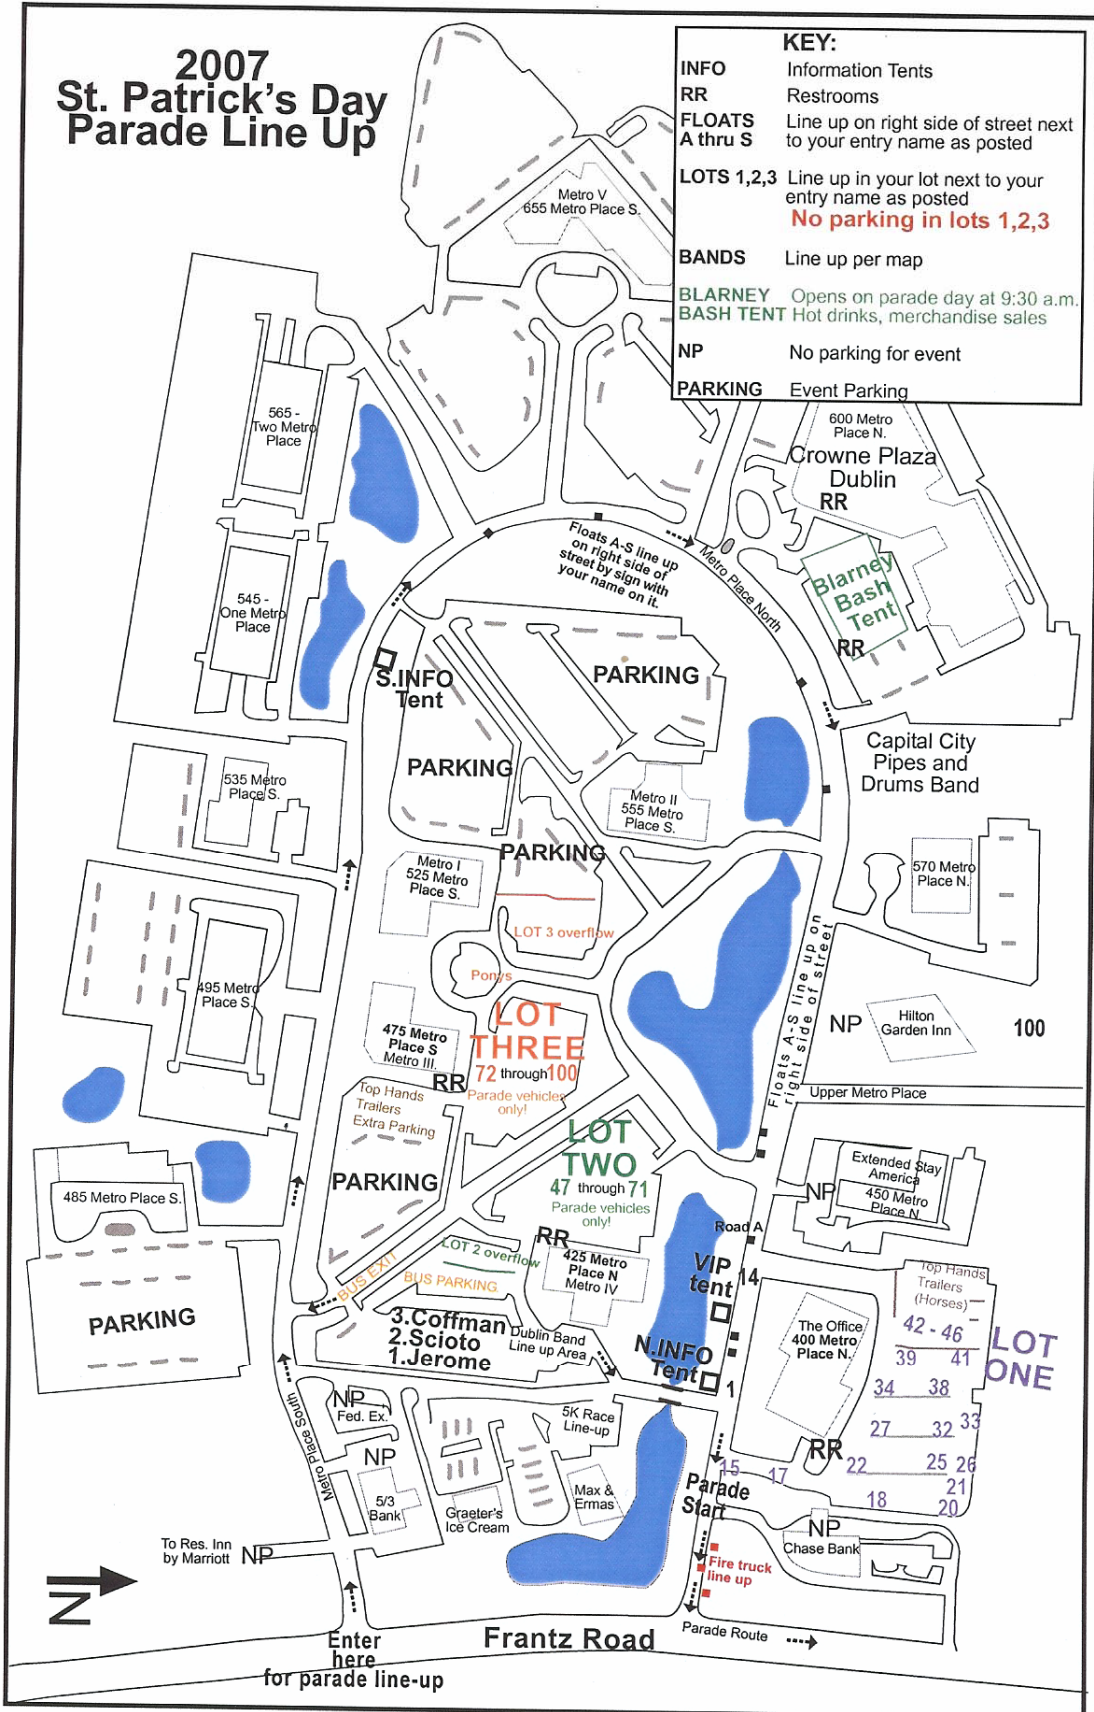

2007 St. Patrick's Day Parade Line Up

KEY:	
INFO	Information Tents
RR	Restrooms
FLOATS A thru S	Line up on right side of street next to your entry name as posted
LOTS 1,2,3	Line up in your lot next to your entry name as posted No parking in lots 1,2,3
BANDS	Line up per map
BLARNEY	Opens on parade day at 9:30 a.m.
BASH TENT	Hot drinks, merchandise sales
NP	No parking for event
PARKING	Event Parking

Enter here for parade line-up

Frantz Road

Parade Start
Fire truck line up

LOT ONE

LOT TWO
47 through 71
Parade vehicles only!

LOT THREE
72 through 100
Parade vehicles only!

Floats A-S line up on right side of street

Floats A-S line up on right side of street by sign with your name on it.

S.INFO Tent

PARKING

Blarney Bash Tent

Crowne Plaza Dublin RR

Capital City Pipes and Drums Band

570 Metro Place N.

NP Hilton Garden Inn 100

565 - Two Metro Place

Metro V 655 Metro Place S

To Res. Inn by Marriott NP

5/3 Bank NP

Graeter's Ice Cream

5K Race Line-up

Max & Ermas

NP Fed. Ex.